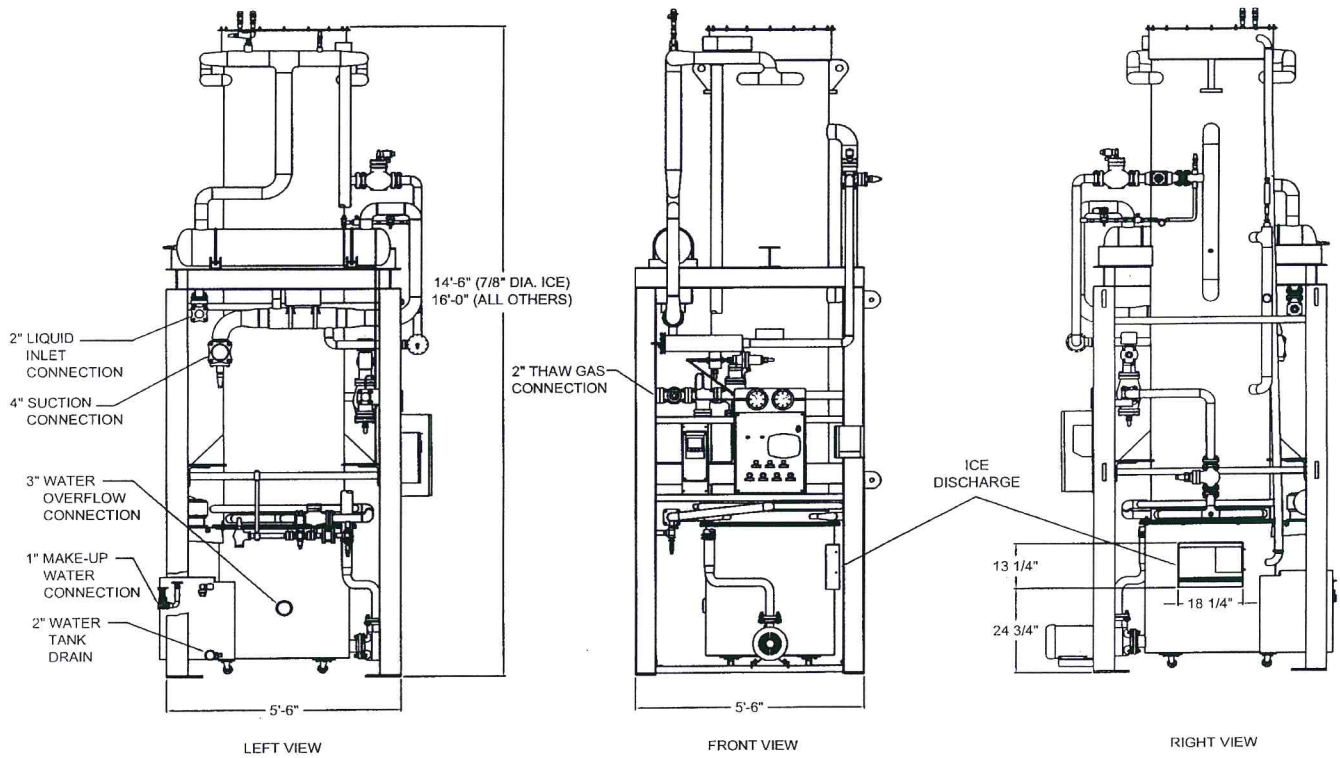

VOGT TUBE-ICE® MACHINES

SPECIFICATIONS

MODEL P34FL (R-22 Refrigerant)

STANDARD CAPACITY, TONS PER 24 HOURS

WATER TEMP.	7/8" DIA. ICE			1 1/8" DIA. ICE			1 3/8" DIA. ICE					
	80 °F	52.2			47.5			43.4				
70 °F	54.6			49.8			45.5					
60 °F	57.1			52.4			47.9					
50 °F	59.9			55.2			50.5					
WEIGHT (LBS)	OPERATING:13,550 SHIPPING: 12,500			OPERATING:14,350 SHIPPING: 12,950			OPERATING:14,100 SHIPPING: 12,500					
STANDARD ELECTRICAL	230 V, 3P, 60 Hz - 460V, 3P, 60 Hz - 400V, 3P, 50 Hz (OPTIONAL ELECTRICAL ARRANGEMENTS ON REQUEST)											
CAPACITY TABLE, TONS PER 24 HOURS (AT SUCTION TEMPERATURE °F)												
WATER TEMPERATURE	0			5			15			20		
	7/8"	1 1/8"	1 3/8"	7/8"	1 1/8"	1 3/8"	7/8"	1 1/8"	1 3/8"	7/8"	1 1/8"	1 3/8"
80 °F	60.6	61.9	56.7	55.3	56.0	51.2	38.9	38.5	35.1	29.5	28.8	26.2
70 °F	63.2	64.8	59.3	57.7	58.6	53.6	40.8	40.4	36.9	31.0	30.3	27.6
60 °F	66.0	67.9	62.2	60.3	61.5	56.3	42.8	42.6	38.9	32.6	31.9	29.1
50 °F	69.0	71.3	65.4	63.2	64.7	59.3	45.1	45.0	41.1	34.5	33.8	30.8

NOTE: STANDARD CAPACITY BASED ON SUCTION TEMPERATURE OF 10 °F AND AN AMBIENT (AIR) TEMPERATURE OF 90 °F

Vogt reserves the right to change designs and specifications without notice.