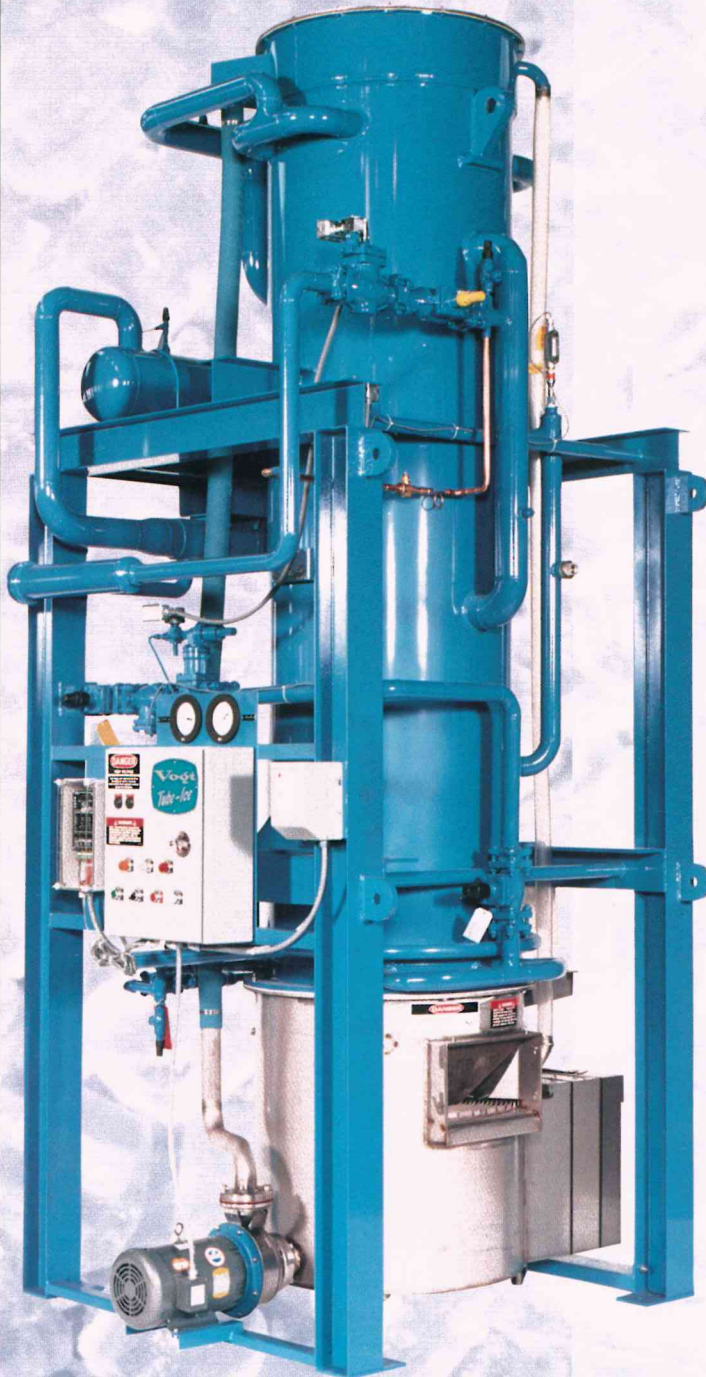

# P34FL

Vogt Tube-Ice Machines

## Standard Features

- 3 Ice Sizes:  
7/8", 1 1/8", 1 3/8" diameter
- Up to 50 tons per day
- 25 Year Lifetime Factory Warranty\*
- Stainless Steel Water Pump with TEFC Motor
- R22 Refrigerant
- Factory Tested and Certified
- Easily Maintained Stainless Steel Cutter and Water Tank
- Controls U.L. Approved
- High Energy Efficiency

# VOGT TUBE-ICE<sup>®</sup> MACHINES

### MODEL P34FL (R-22 Refrigerant)